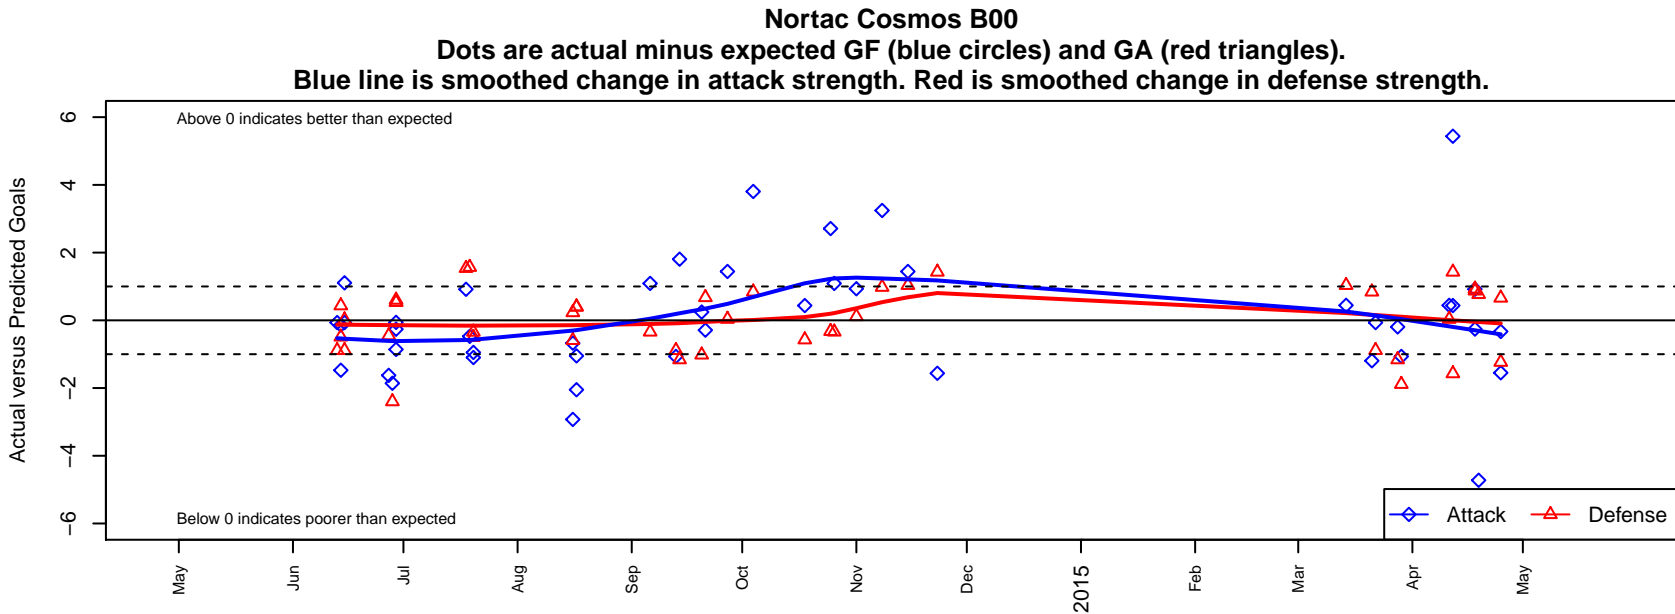

# Nortac Cosmos B00

North Tacoma SC  
 Tacoma, WA  
 B00 total strength=1443  
 attack=11.31 defense=7.64  
 fall league = PSPL Premier U14  
 spr league = Spr PSPL SuperLeague U14  
 notes= played as TU Cosmos for Xtreme Cup; (

**attack and defense variance (black dot)  
relative to other teams  
and top 10 in region**

**attack and defense rating  
relative to others at age  
and all opponents in last 13 months**

**Performance relative to 13 month average**