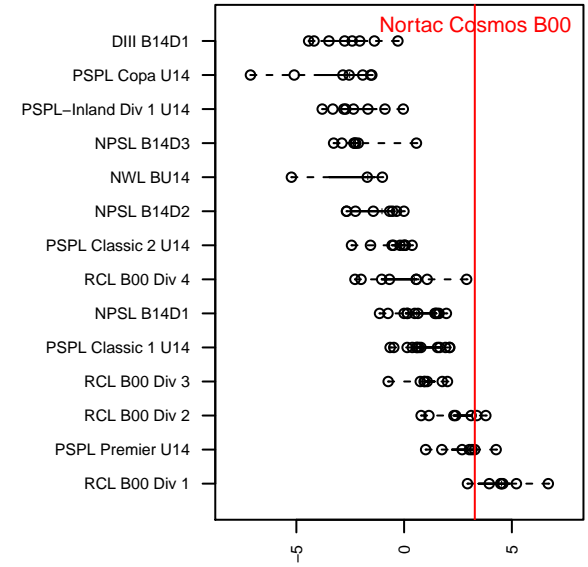

# Nortac Cosmos B00

North Tacoma SC  
 Tacoma, WA  
 B00 total strength=1443  
 attack=11.31 defense=7.64  
 fall league = PSPL Premier U14  
 spr league = Spr PSPL SuperLeague U14  
 notes= played as TU Cosmos for Xtreme Cup; (

alt names used:  
 NORTAC-SPARTA COSMOS FC (WA)  
 NORTAC Cosmos FC  
 NORTAC Cosmos FC  
 Tacoma United Cosmos  
 sparta cosmos  
 NORTAC SPARTA B00 – COSMOS (WA)  
 Cosmos FC

Venues played:  
 2013 WA Cup BU13 Gold/Silver U13  
 2014 Starfire Spring Classic BU14  
 2014 Westsound Summer Classic BU14  
 2014 Nike Crossfire Challenge Gold U14  
 2014 Tyee Cup Gold U13-14  
 2014 PSPL Premier U14  
 2014 Spr PSPL SuperLeague U14  
 2014 WA Cup BU14 Gold/Platinum U14

**attack and defense variance (black dot)  
relative to other teams  
and top 10 in region**

**attack and defense rating  
relative to others at age  
and all opponents in last 13 months**

**Performance relative to 13 month average**